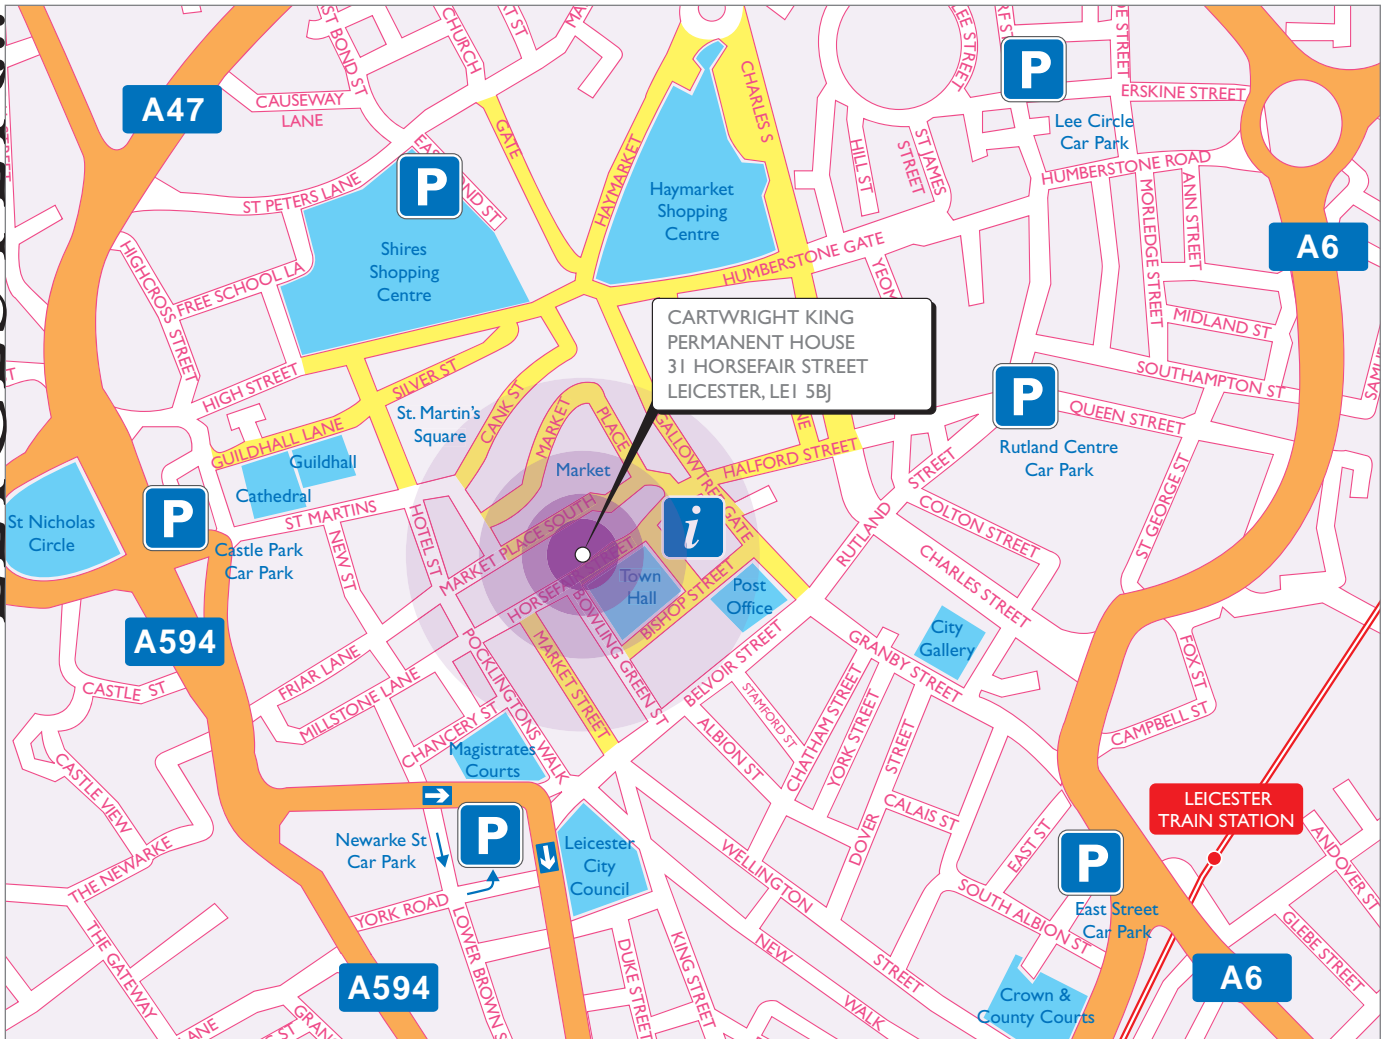

DIRECTIONS TO OUR LEICESTER OFFICES...

DIRECTIONS FROM M1 (NORTH)...

- + Leave the M1 at junction 21, then take the 3rd exit at the roundabout on the A5460 (signposted Leicester).
- + After 1 mile, take the 2nd exit at the roundabout onto the A5460 (signposted Leicester).
- + Continue forward onto Narborough Road (A5460), entering Braunstone Town.
- + After 2 miles, turn right at the traffic lights onto the A47 (signposted City Centre).
- + Continue straight leading through the under pass at St Nicholas Circle.
- + Bear left onto Newarke Street, then turn right into Newarke Street Car Park, our offices are located on a pedestrianised road.
- + Turn left out of the Car Park into Pocklington's Walk, then right into Horsefair Street.
- + Our offices are located above the Alliance & Leicester bank, opposite the Town Hall.

LEICESTER

CARTWRIGHT KING
PERMANENT HOUSE
31 HORSEFAIR STREET
LEICESTER, LE1 5BJ

LEICESTER
TRAIN STATION